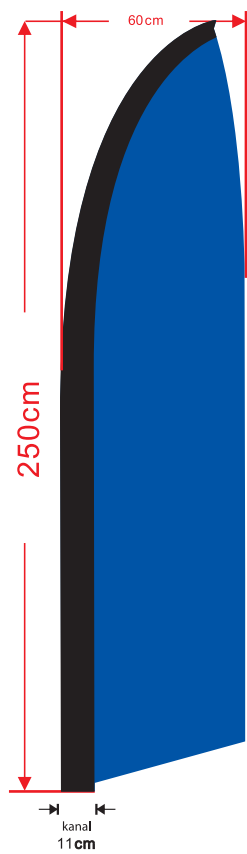

SMALL
Stang 290 cm

MEDIUM
Stang 430 cm

LARGE
Stang 520 cm