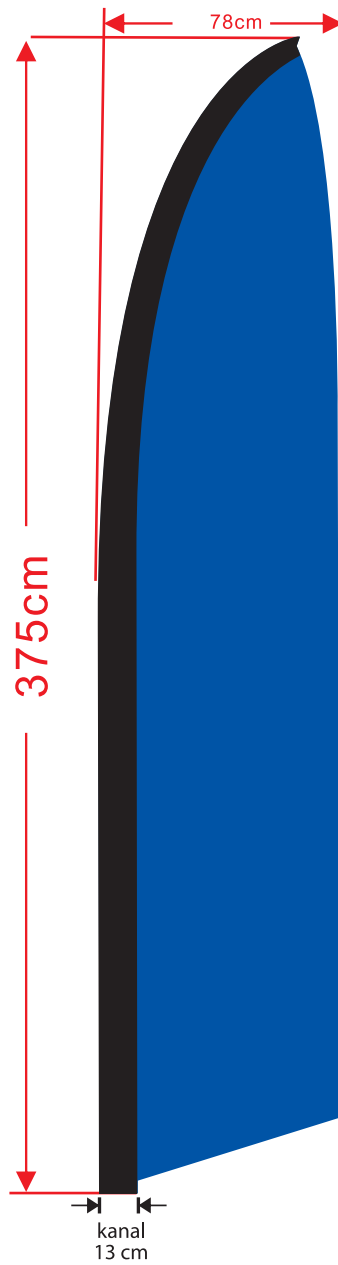

SMALL
Stang 290 cm

MEDIUM
Stang 430 cm

LARGE
Stang 520 cm